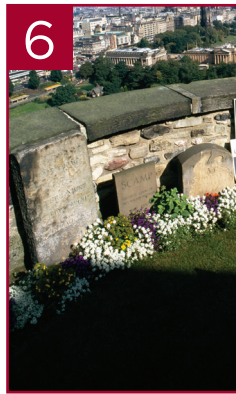

Edinburgh Castle

Explorer Quiz

EDINBURGH
CASTLE

Explore our castle, as this fun fact-finding mission helps you discover the stories of its people, places and pets!

Look up above the gate into the castle. What animal can you see?

Climb up the Lang Stair. How many steps are there?

Can you name two islands you can see from the castle?

How many stained glass windows does St Margaret's Chapel have?

What is the name of this famous cannon?

10

Prisoners from many places were held here. Name two countries they came from.

11

James VI was born in the Palace in 1566. When was his birthday?

12

How many stone crowns are carved on the walls around Crown Square?