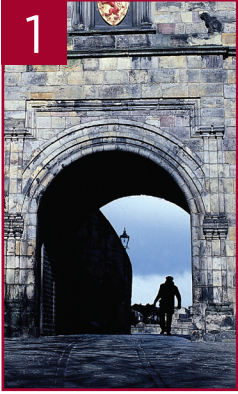

Edinburgh Castle

Explorer Quiz

EDINBURGH
CASTLE

Explore our castle, as this fun fact-finding mission helps you discover the stories of its people, places and pets!

Look up above the gate into the castle. What animal can you see?

Climb up the Lang Stair. How many steps are there?

Can you name two islands you can see from the castle?

How many stained glass windows does St Margaret's Chapel have?

What is the name of this famous cannon?

10

Prisoners from many places were held here. Name two countries they came from.

11

James VI was born in the Palace in 1566. When was his birthday?

12

How many stone crowns are carved on the walls around Crown Square?